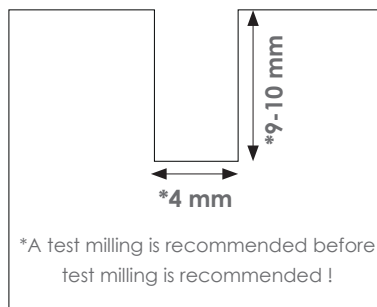

SL-FLEX48-DB2000S

2000 mm connection cable and end cap for Flexline 4x8 mm

CONNECTION PLAN

The contact points of the connection cable must be plugged onto the back of the Flexline the LED strip on the back of the Flexline.

PRODUCT FEATURES

- » 2000 mm connection cable with contact plug and SIRO MONO plug (white) and end cap for silicone profile 4 x 8 mm
- » Product is ready to plug in and can be combined with
SL-FLEX48-8W27-20MA (Flexline 4x8 mm 2700K)
SL-FLEX48-8W30-20MA (Flexline 4x8 mm 3000K)
SL-FLEX48-8W40-20MA (Flexline 4x8 mm 4000K)
can be connected.
- » Suitable for installation in the furniture body

TECHNICAL DATA

- » Cable length: 2000 mm
- » Cable AWG: 22 AWG
- » Diameter Siro MONO plug: 7 mm
- » Diameter contact plug: 8.5 mm

FRÄSBILD

Product Informations