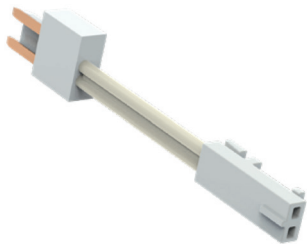

SL-FLEX48-DB2000S

2000 mm connection cable and end cap for Flexline 4x8 mm

CONNECTION PLAN

The contact points of the connection cable must be plugged onto the back of the Flexline the LED strip on the back of the Flexline.

PRODUCT FEATURES

- » 2000 mm connection cable with contact plug and SIRO MONO plug (white) and end cap for silicone profile 4 x 8 mm
- » Product is ready to plug in and can be combined with
SL-FLEX48-8W27-20MA (Flexline 4x8 mm 2700K)
SL-FLEX48-8W30-20MA (Flexline 4x8 mm 3000K)
SL-FLEX48-8W40-20MA (Flexline 4x8 mm 4000K)
can be connected.
- » Suitable for installation in the furniture body

TECHNICAL DATA

- » Cable length: 2000 mm
- » Cable AWG: 22 AWG
- » Diameter Siro MONO plug: 7 mm
- » Diameter contact plug: 8.5 mm

FRÄSBILD

Product Informations