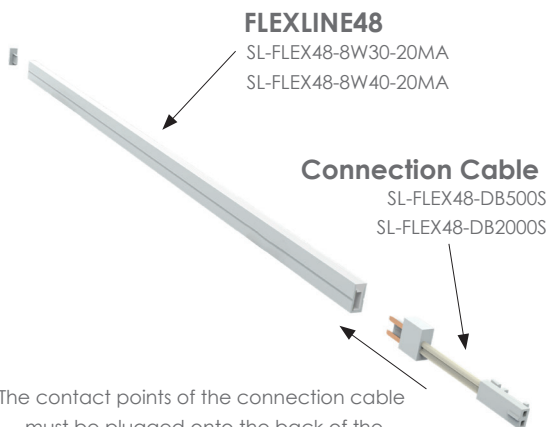

SL-FLEX48-DB2000S

2000 mm connection cable and end cap for Flexline 4x8 mm

CONNECTION PLAN

The contact points of the connection cable must be plugged onto the back of the Flexline the LED strip on the back of the Flexline.

PRODUCT FEATURES

- » 2000 mm connection cable with contact plug and SIRO MONO plug (white) and end cap for silicone profile 4 x 8 mm
- » Product is ready to plug in and can be combined with
SL-FLEX48-8W27-20MA (Flexline 4x8 mm 2700K)
SL-FLEX48-8W30-20MA (Flexline 4x8 mm 3000K)
SL-FLEX48-8W40-20MA (Flexline 4x8 mm 4000K)
can be connected.
- » Suitable for installation in the furniture body

TECHNICAL DATA

- » Cable length: 2000 mm
- » Cable AWG: 22 AWG
- » Diameter Siro MONO plug: 7 mm
- » Diameter contact plug: 8.5 mm

FRÄSBILD

Product Informations